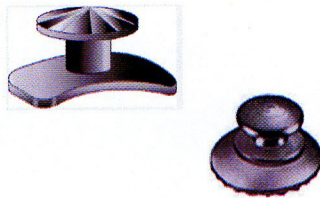

Elastic Lugs

Combining an elongated hook with a seating lug prevents elastics from slipping off.

Style	Weldable
Flat	M011-01
Curved	M011-02

Seating Lugs

Comes on a convenient strip for better handling while welding.

Style	Length	Weldable
Molar	4.4mm	M010-01
Ant, Bic, Cusp	2.5mm	M010-02

Cleats

Provided loose and tumbled to smooth corners.

Style	Length	Weldable	Bondable
Large	8.1mm	M015-01	M015B-01
Small	5.3mm	M015-02	M015B-02
Gull Wing	4.2mm	M015-03	M015B-03

Buttons

The one piece design and domed head allows for maximum patient comfort.

Style	Weldable	Bondable
Semi-Flat	M020-01	M020B-01
Semi-Flat Low Profile	M020-02	
Mini		M021B-01

Lingual Sheath

Style	Doubled Wire Size	Universal	Weldable
Window w/ indent	.036	U	M040-01
No window w/ indent & hook	.036	UR/LL	M040-02
	.036	UL/LR	M040-03
Window w/ indent & ball hook	.036	UR/LL	M040-04
	.036	UL/LR	M040-05
Window w/ indent & round hook	.036	UR/LL	M040-07
	.036	UR/LL	M040-08
No window w/ indent	.036	U	M040-06

Eyelets

Style	Opening	Weldable	Bondable
Small	.036 I.D.	M005-01	
Large	.036 I.D.	M005-02	
Coil	.036 I.D.		M006B-01