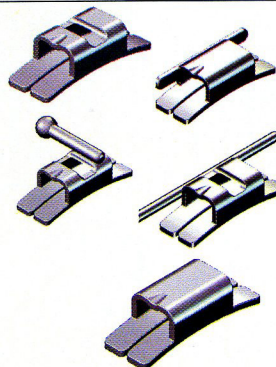

Elastic Lugs

Combining an elongated hook with a seating lug prevents elastics from slipping off.

Style	Weldable
Flat	M011-01
Curved	M011-02

Seating Lugs

Comes on a convenient strip for better handling while welding.

Style	Length	Weldable
Molar	4.4mm	M010-01
Ant, Bic, Cusp	2.5mm	M010-02

Cleats

Provided loose and tumbled to smooth corners.

Style	Length	Weldable	Bondable
Large	8.1mm	M015-01	M015B-01
Small	5.3mm	M015-02	M015B-02
Gull Wing	4.2mm	M015-03	M015B-03

Buttons

The one piece design and domed head allows for maximum patient comfort.

Style	Weldable	Bondable
Semi-Flat	M020-01	M020B-01
Semi-Flat Low Profile	M020-02	
Mini		M021B-01

Lingual Sheath

Style	Doubled Wire Size	Universal	Weldable
Window w/ indent	.036	U	M040-01
No window w/ indent & hook	.036	UR/LL	M040-02
	.036	UL/LR	M040-03
Window w/ indent & ball hook	.036	UR/LL	M040-04
	.036	UL/LR	M040-05
Window w/ indent & round hook	.036	UR/LL	M040-07
	.036	UR/LL	M040-08
No window w/ indent	.036	U	M040-06

Eyelets

Style	Opening	Weldable	Bondable
Small	.036 I.D.	M005-01	
Large	.036 I.D.	M005-02	
Coil	.036 I.D.		M006B-01